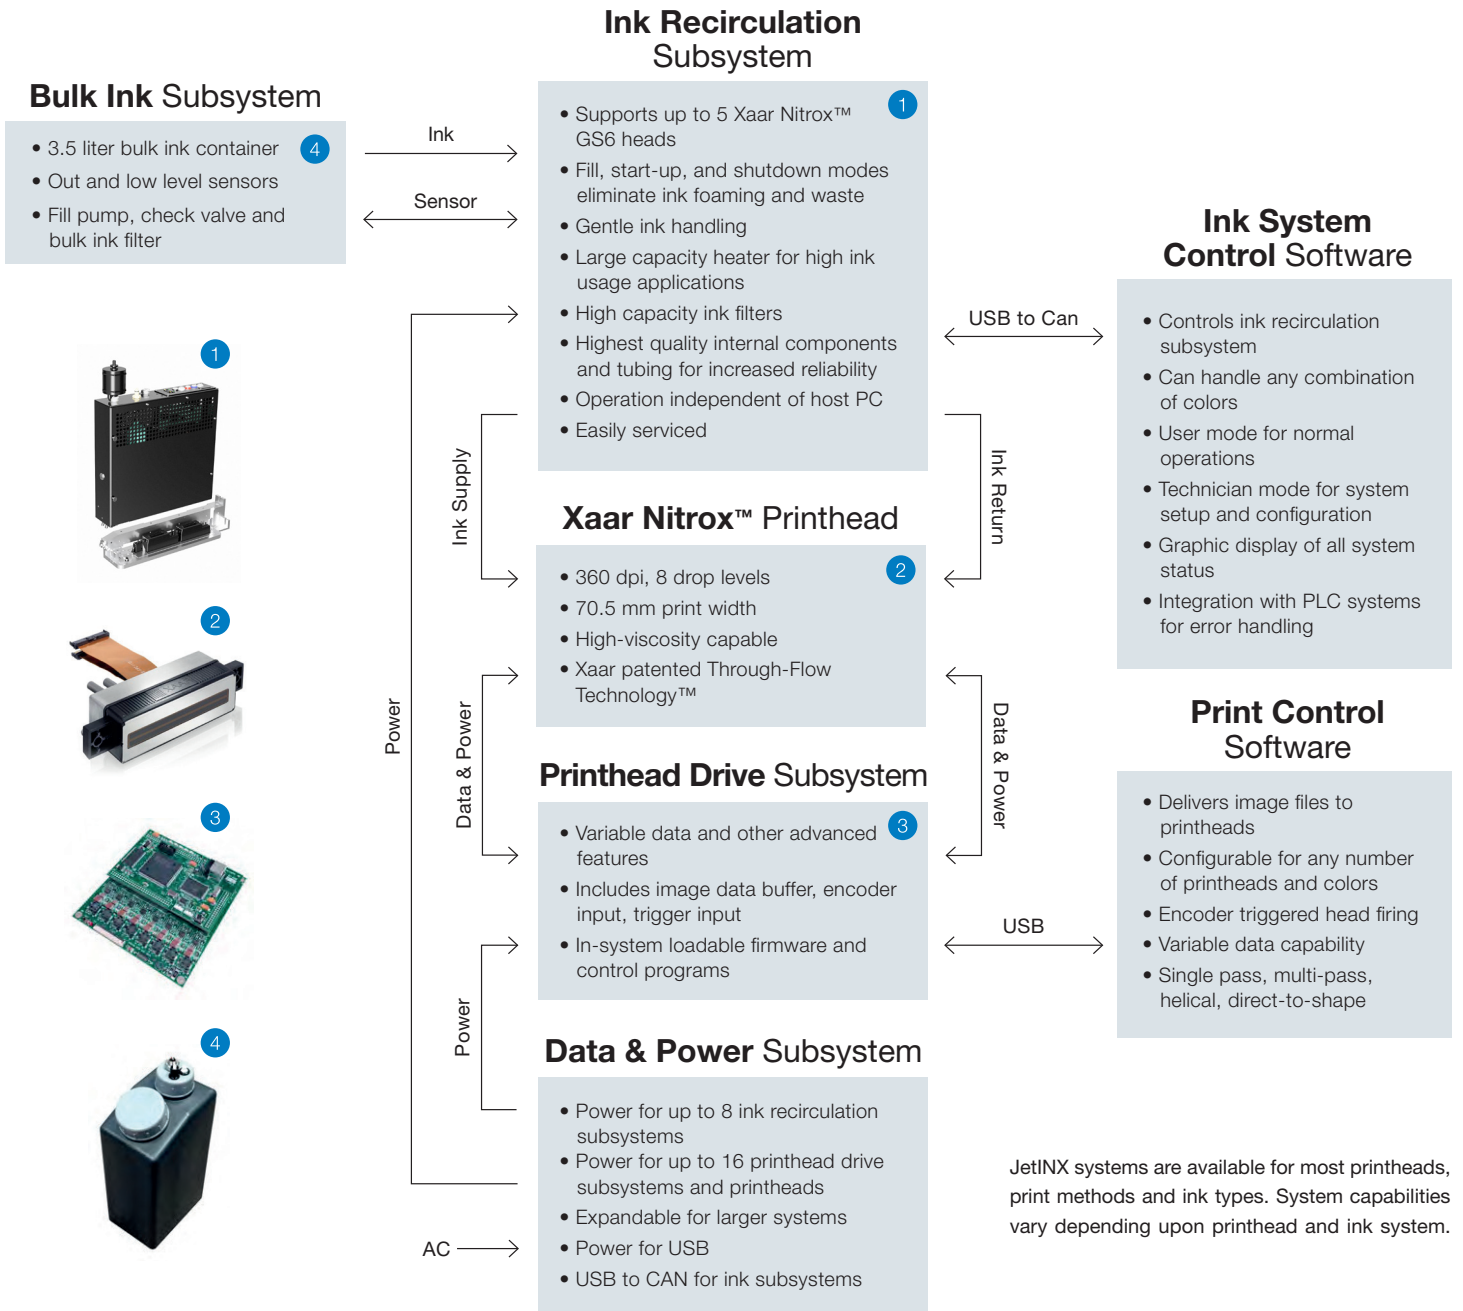

The **JetINX Printhead Drive & Ink Delivery Systems** are precisely engineered for reliable, production-proven inkjet printing. The systems offer a complete solution for industrial inkjet printing, providing machine builders and integrators a complete set of components and software to quickly bring their production printer to life.

### Features

JetINX provides enhanced printing capabilities, from precise ink control to versatile connectivity options.

- Support for helical, multi-pass and single pass printing
- Variable data printing down to the individual pixel
- Support for large viscosity ranges and ink technologies
- Precise control of ink temperature, pressure, and flow rates
- High-capacity ink and heating systems for wide printhead arrays
- Connectivity and power modules available for all ink systems, printhead drive systems, and PLC and encoder interfacing
- Ink control, job queuing, color management, and printing software is available

# Diagram of a JetINX System

## Xaar Nitrox™ Printhead and Ink Recirculation System

**Ink Systems • End Shooter • Recirculation**  
**Printheads • Epson • Ricoh • Fuji Dimatix • Toshiba Tec • Seiko • Xaar**  
**Printing Software • Single Pass • Multi-Pass • Cylindrical • Direct-to-Shape**